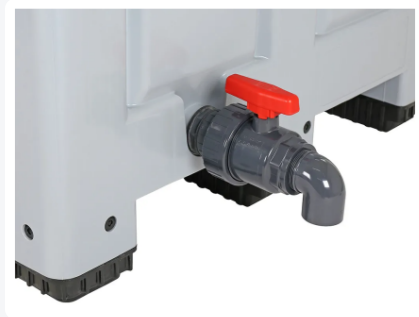

Artikelnummer: 1612252

2" check tap with outlet for plastic pallet boxes - without assembly

Product specifications

Weight (kg)	1 kg
External dimensions (L x W x H)	185 x 110 x 160 mm
Color	Grey
Material	PVC

Properties

Ball valve may be screwed into Big Box pallet boxes using threaded end (tap thread first).

The ball valve has a 90° outlet.

Alternatieve artikelen