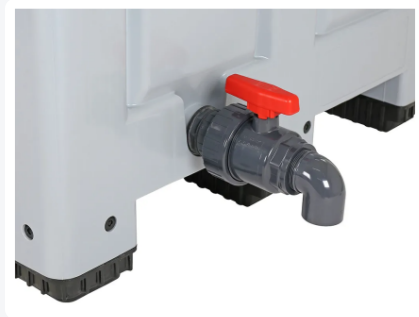

# 2" check tap with outlet for plastic pallet boxes - without assembly

## Product specifications Properties

Uitwendig (LxBxH) 185 x 110 x 160 mm

Material PVC

Article number 1612252

Weight (kg) 1 kg

Color Grey

Ball valve may be screwed into Big Box pallet boxes using threaded end (tap thread first).

The ball valve has a 90° outlet.