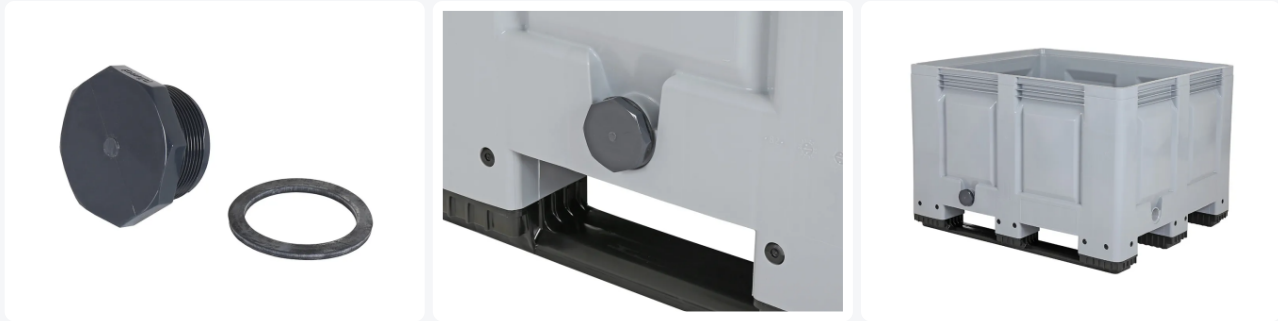

Article number: STD-2.L

2" screw plug for plastic pallet boxes - installation on the long side of a pallet box

Product specifications Properties

Uitwendig (LxBxH) 74 x 74 x 42 mm

Material PVC

Article number STD-2.L

Weight (kg) 0,125 kg

Color Grey

2" screw plug for fitting in Big Box pallet boxes (thread to be tapped first)