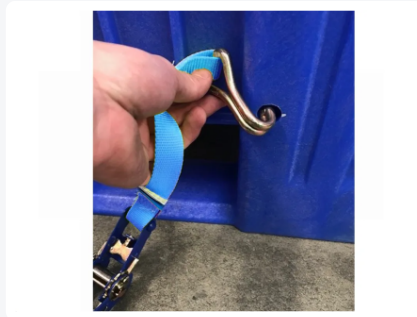

Article number: 83381319

Bedrukking mogelijk

CB1 - UN approved plastic palletbox - 1200 x 800 mm - 3 runners - blue

Product specifications

Uitwendig (LxBxH)	1200 x 800 x 740 mm
Inwendig (LxBxH)	1090 x 690 x 595 mm
Capacity	475 liter liter
Sidewalls	Closed, reinforced
Material	HDPE
Article number	83381319
Weight (kg)	39,5 kg
Temperature range	-30°C to +40°C
Color	Blue
Bottom	Closed, reinforced
Max. load capacity per box	700 kg kg
Max. static stacking load	5000 kg kg
Max. dynamic stacking load	1200 kg kg

Properties

Blue plastic pallet box

Dimensions: 1200 x 800 x H 740 mm

Capacity: 475 liters

Type: CB1

Equipped with a gray lid

Impact-resistant plastic

Fitted with three skids

Includes matching cover

Secured with two tension straps

Description

Blue plastic pallet box (1200 x 800 x H 740 mm - 475 liters) of type CB1 with a gray lid. This impact-resistant plastic pallet box on three skids comes with a matching cover and is secured with two tension straps. The lower wall panels are extra reinforced. As a result, this pallet box has the UN certification (Y) and is approved for the transport and storage of hazardous solid substances from packaging groups II and III. The box complies with the regulations established in the ADR for road transport over land, as well as the requirements for the transport of hazardous materials by rail (RID), by sea (IMDG code), and by air (IATA-DGR). The CB1 UN pallet box is supplied in blue, with the lid standard in gray.