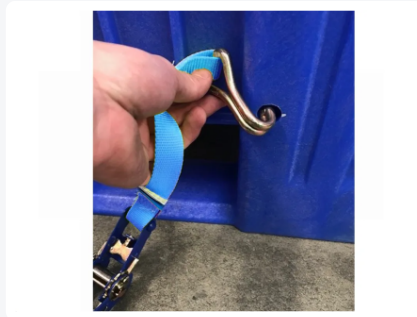

Article number: 83381319

Bedrukking mogelijk

CB1 - UN approved plastic palletbox - 1200 x 800 mm - 3 runners - blue

Product specifications

Uitwendig (LxBxH)	1200 x 800 x 740 mm
Inwendig (LxBxH)	1090 x 690 x 595 mm
Capacity	475 liter
Sidewalls	Closed, reinforced
Material	HDPE
Article number	83381319
Weight (kg)	39,5 kg
Temperature range	-30°C to +40°C
Color	Blue
Bottom	Closed, reinforced
Max. load capacity per box	700 kg
Max. static stacking load	5000 kg
Max. dynamic stacking load	1200 kg

Properties

Blue plastic pallet box

Dimensions: 1200 x 800 x H 740 mm

Capacity: 475 liters

Type: CB1

Equipped with a gray lid

Impact-resistant plastic

Fitted with three skids

Includes matching cover

Secured with two tension straps

Description

Blue plastic pallet box (1200 x 800 x H 740 mm - 475 liters) of type CB1 with a gray lid. This impact-resistant plastic pallet box on three skids comes with a matching cover and is secured with two tension straps. The lower wall panels are extra reinforced. As a result, this pallet box has the UN certification (Y) and is approved for the transport and storage of hazardous solid substances from packaging groups II and III. The box complies with the regulations established in the ADR for road transport over land, as well as the requirements for the transport of hazardous materials by rail (RID), by sea (IMDG code), and by air (IATA-DGR). The CB1 UN pallet box is supplied in blue, with the lid standard in gray.