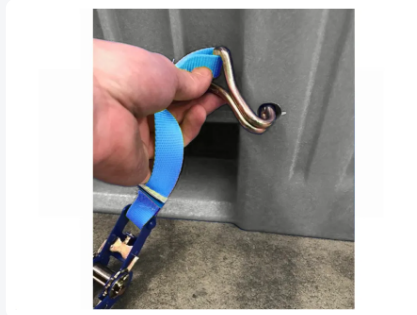

Artikelnummer: 83381819

Bedrukking mogelijk

CB1 - UN approved plastic palletbox - 1200 x 800 mm - 3 runners - grey

Product specifications

Weight (kg)	39,5 kg
External dimensions (L x W x H)	1200 x 800 x 740 mm
Temperature range	-30°C to +40°C
Capacity	475 liter
Color	Grey
Material	HDPE
Bottom	Closed, reinforced
Sidewalls	Closed, reinforced
European Article Number	7424904620646
Max. load capacity per box	700 kg
Max. static stacking load	5000 kg
Max. dynamic stacking load	1200 kg
Internal dimensions (L x W x H)	1090 x 690 x 595 mm

Properties

Gray plastic pallet box

Dimensions: 1200 x 800 x H 740 mm

Capacity: 475 liters

Type: CB1

Equipped with a gray lid

Impact-resistant plastic

Fitted with three skids

Includes matching cover

Secured with two tension straps

Description

Gray plastic pallet box (1200 x 800 x H 740 mm - 475 liters) of the type CB1 with a gray lid. This impact-resistant plastic pallet box on three skids is equipped with a matching cover and is secured with two tension straps. The bottom wall panels are extra reinforced. As a result, this box has the UN certification (Y) and is approved for the transport and storage of hazardous solid substances from packaging groups II and III. The box complies with the regulations established in the ADR for road transport over land, as well as the requirements for the transport of hazardous materials by rail (RID), by sea (IMDG code), and by air (IATA-DGR). The CB1 UN pallet box is supplied in gray, with the lid also standard in gray.