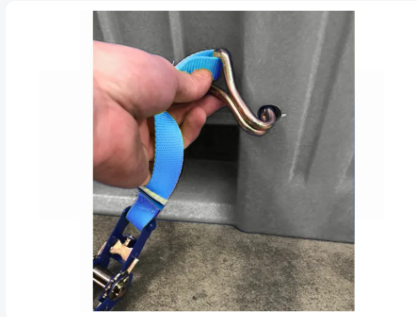

Article number: 83381819

Bedrukking mogelijk

CB1 - UN approved plastic palletbox - 1200 x 800 mm - 3 runners - grey

Product specifications

Uitwendig (LxBxH)	1200 x 800 x 740 mm
Inwendig (LxBxH)	1090 x 690 x 595 mm
Capacity	475 liter liter
Sidewalls	Closed, reinforced
Material	HDPE
Article number	83381819
Weight (kg)	39,5 kg
Temperature range	-30°C to +40°C
Color	Grey
Bottom	Closed, reinforced
European Article Number	7424904620646
Max. load capacity per box	700 kg kg
Max. static stacking load	5000 kg kg
Max. dynamic stacking load	1200 kg kg

Properties

Gray plastic pallet box

Dimensions: 1200 x 800 x H 740 mm

Capacity: 475 liters

Type: CB1

Equipped with a gray lid

Impact-resistant plastic

Fitted with three skids

Includes matching cover

Secured with two tension straps

Description

Gray plastic pallet box (1200 x 800 x H 740 mm - 475 liters) of the type CB1 with a gray lid. This impact-resistant plastic pallet box on three skids is equipped with a matching cover and is secured with two tension straps. The bottom wall panels are extra reinforced. As a result, this box has the UN certification (Y) and is approved for the transport and storage of hazardous solid substances from packaging groups II and III. The box complies with the regulations established in the ADR for road transport over land, as well as the requirements for the transport of hazardous materials by rail (RID), by sea (IMDG code), and by air (IATA-DGR). The CB1 UN pallet box is supplied in gray, with the lid also standard in gray.