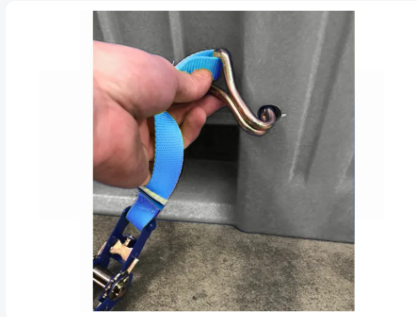

Article number: 83381819

Bedrukking mogelijk

CB1 - UN approved plastic palletbox - 1200 x 800 mm - 3 runners - grey

Product specifications

Uitwendig (LxBxH)	1200 x 800 x 740 mm
Inwendig (LxBxH)	1090 x 690 x 595 mm
Capacity	475 liter
Sidewalls	Closed, reinforced
Material	HDPE
Article number	83381819
Weight (kg)	39,5 kg
Temperature range	-30°C to +40°C
Color	Grey
Bottom	Closed, reinforced
European Article Number	7424904620646
Max. load capacity per box	700 kg
Max. static stacking load	5000 kg
Max. dynamic stacking load	1200 kg

Properties

Gray plastic pallet box

Dimensions: 1200 x 800 x H 740 mm

Capacity: 475 liters

Type: CB1

Equipped with a gray lid

Impact-resistant plastic

Fitted with three skids

Includes matching cover

Secured with two tension straps

Description

Gray plastic pallet box (1200 x 800 x H 740 mm - 475 liters) of the type CB1 with a gray lid. This impact-resistant plastic pallet box on three skids is equipped with a matching cover and is secured with two tension straps. The bottom wall panels are extra reinforced. As a result, this box has the UN certification (Y) and is approved for the transport and storage of hazardous solid substances from packaging groups II and III. The box complies with the regulations established in the ADR for road transport over land, as well as the requirements for the transport of hazardous materials by rail (RID), by sea (IMDG code), and by air (IATA-DGR). The CB1 UN pallet box is supplied in gray, with the lid also standard in gray.