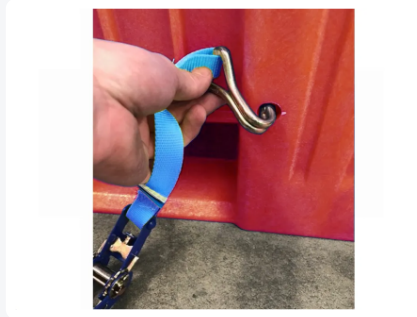

# CB1 - UN approved plastic palletbox - 1200 x 800 mm - 3 runners - red

## Properties

- Red plastic pallet box
- Dimensions: 1200 x 800 x H 740 mm
- Capacity: 475 liters
- Type: CB1
- Equipped with a gray lid
- Impact-resistant plastic
- Fitted with three skids
- Includes matching cover
- Secured with two tension straps