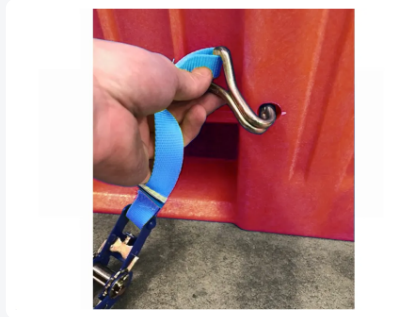

Article number: 83381919

Bedrukking mogelijk

CB1 - UN approved plastic palletbox - 1200 x 800 mm - 3 runners - red

Product specifications

Uitwendig (LxBxH)	1200 x 800 x 740 mm
Inwendig (LxBxH)	1090 x 690 x 595 mm
Capacity	475 liter
Sidewalls	Closed, reinforced
Material	HDPE
Article number	83381919
Weight (kg)	39,5 kg
Temperature range	-30°C to +40°C
Color	Red
Bottom	Closed, reinforced
European Article Number	7424920037046
Max. load capacity per box	700 kg
Max. static stacking load	5000 kg
Max. dynamic stacking load	1200 kg

Properties

Red plastic pallet box

Dimensions: 1200 x 800 x H 740 mm

Capacity: 475 liters

Type: CB1

Equipped with a gray lid

Impact-resistant plastic

Fitted with three skids

Includes matching cover

Secured with two tension straps

Description

Red plastic pallet box (1200 x 800 x H 740 mm - 475 liters) of type CB1 with a gray lid. This impact-resistant plastic pallet box on three skids comes with a matching cover and is secured with two tension straps. The lower wall panels are extra reinforced. As a result, this pallet box has the UN certification (Y) and is approved for the transport and storage of hazardous solid substances from packaging groups II and III. The box complies with the regulations established in the ADR for road transport over land, as well as the requirements for the transport of hazardous materials by rail (RID), by sea (IMDG code), and by air (IATA-DGR). The CB1 UN pallet box is supplied in red, with the lid standard in gray.