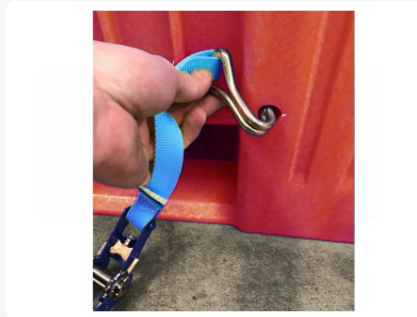

Article number: 83381919

Bedrukking mogelijk

CB1 - UN approved plastic palletbox - 1200 x 800 mm - 3 runners - red

Product specifications

Uitwendig (LxBxH)	1200 x 800 x 740 mm
Inwendig (LxBxH)	1090 x 690 x 595 mm
Capacity	475 liter liter
Sidewalls	Closed, reinforced
Material	HDPE
Article number	83381919
Weight (kg)	39,5 kg
Temperature range	-30°C to +40°C
Color	Red
Bottom	Closed, reinforced
European Article Number	7424920037046
Max. load capacity per box	700 kg kg
Max. static stacking load	5000 kg kg
Max. dynamic stacking load	1200 kg kg

Properties

Red plastic pallet box

Dimensions: 1200 x 800 x H 740 mm

Capacity: 475 liters

Type: CB1

Equipped with a gray lid

Impact-resistant plastic

Fitted with three skids

Includes matching cover

Secured with two tension straps

Description

Red plastic pallet box (1200 x 800 x H 740 mm - 475 liters) of type CB1 with a gray lid. This impact-resistant plastic pallet box on three skids comes with a matching cover and is secured with two tension straps. The lower wall panels are extra reinforced. As a result, this pallet box has the UN certification (Y) and is approved for the transport and storage of hazardous solid substances from packaging groups II and III. The box complies with the regulations established in the ADR for road transport over land, as well as the requirements for the transport of hazardous materials by rail (RID), by sea (IMDG code), and by air (IATA-DGR). The CB1 UN pallet box is supplied in red, with the lid standard in gray.