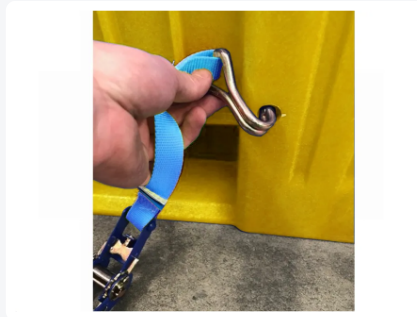

CB1 - UN approved plastic palletbox - 1200 x 800 mm - 3 runners - yellow

Product specifications

Uitwendig (LxBxH)	1200 x 800 x 740 mm
Inwendig (LxBxH)	1090 x 690 x 595 mm
Capacity	475 liter liter
Sidewalls	Closed, reinforced
Material	HDPE
Article number	83381419
Weight (kg)	39,5 kg
Color	Yellow
Bottom	Closed, reinforced
Max. load capacity per box	700 kg kg
Max. static stacking load	5000 kg kg
Max. dynamic stacking load	1200 kg kg

Properties

Yellow plastic pallet box

Dimensions: 1200 x 800 x H 740 mm

Capacity: 475 liters

Type: CB1

Equipped with a gray lid

Impact-resistant plastic

Fitted with three skids

Includes matching cover

Secured with two tension straps

Description

Yellow plastic pallet box (1200 x 800 x H 740 mm - 475 liters) of type CB1 with a gray lid. This impact-resistant plastic pallet box on three skids comes with a matching cover and is secured with two tension straps. The lower wall panels are extra reinforced. As a result, this pallet box has the UN certification (Y) and is approved for the transport and storage of hazardous solid substances from packaging groups II and III. The box complies with the regulations established in the ADR for road transport over land, as well as the requirements for the transport of hazardous materials by rail (RID), by sea (IMDG code), and by air (IATA-DGR). The CB1 UN pallet box is supplied in yellow, with the lid standard in gray.