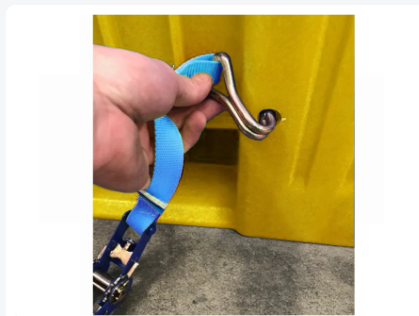

# CB1 - UN approved plastic palletbox - 1200 x 800 mm - 3 runners - yellow

## Product specifications

Uitwendig (LxBxH) 1200 x 800 x 740 mm

Inwendig (LxBxH) 1090 x 690 x 595 mm

Capacity 475 liter

Sidewalls Closed, reinforced

Material HDPE

Article number 83381419

Weight (kg) 39,5 kg

Includes matching cover

Secured with two tension straps