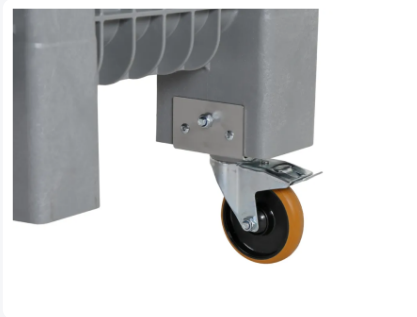

# CB3 High plastic palletbox - 1200 x 1000 mm - 4 wheels - grey

## Product specifications

Uitwendig (LxBxH)	1200 x 1000 x 1295 mm
Inwendig (LxBxH)	1110 x 897 x 983 mm
Capacity	1000 liter liter
Sidewalls	Closed, reinforced
Material	HDPE
Article number	83271890.ZW
Weight (kg)	47 kg
Temperature range	-30°C to +40°C
Color	Grey
Bottom	Closed, reinforced
Max. load capacity per box	750 kg kg

## Properties

**Grey mobile plastic pallet box**

**Dimensions: 1200 x 1000 x H 1295 mm**

**Capacity: 1000 liters**

**Type: CB3 High**

**Suitable for food**

**Equipped with 4 galvanized swivel wheels**

**Mobile and easy to move**

## Description

Mobile pallet box type CB3 High in dimensions of 1200 x 1000 mm, equipped with hygienically smooth inner walls. The grey box is highly suitable for use in the food industry. The CB3 High is produced in one piece and is mounted on 4 galvanized swivel wheels, 2 of which are with brakes. Breakage in sensitive areas is thus minimized. The CB3 High pallet box is stable, impact-resistant, and has a low weight; almost 10 kilograms lighter than comparable heavy-duty boxes. The pallet box is made of high-quality foamed HDPE plastic, giving the CB3 High extremely high impact resistance. The grey CB3 High can also be easily equipped with transponders for tracking and tracing of the box and cargo. The CB3 High pallet boxes are equipped with a 1" outlet on one short side and a 2" outlet on one long side.