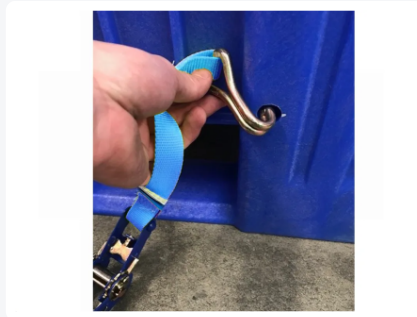

Article number: 83281319

Bedrukking mogelijk

CB3 - UN approved plastic palletbox - 1200 x 1000 mm - 3 runners - blue

Product specifications

Uitwendig (LxBxH)	1200 x 1000 x 740 mm
Inwendig (LxBxH)	1090 x 890 x 595 mm
Capacity	610 liter liter
Sidewalls	Closed, reinforced
Material	HDPE
Article number	83281319
Weight (kg)	43 kg
Temperature range	-30°C to +40°C
Color	Blue
Bottom	Closed, reinforced
Max. load capacity per box	700 kg kg
Max. static stacking load	5000 kg kg
Max. dynamic stacking load	1200 kg kg

Properties

Blue plastic pallet box

Dimensions: 1200 x 1000 x H 740 mm

Capacity: 610 liters

Type: CB3

Gray lid

Impact-resistant and durable

Three runners for stability

Matching gray stacking lid

Secured with two tension straps