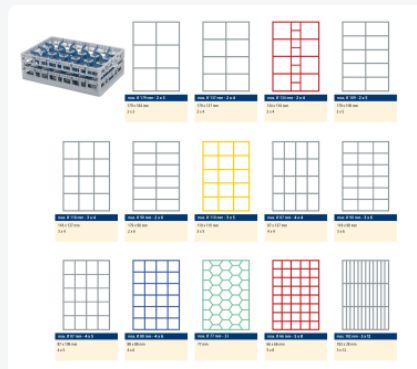

Clixrack 600 Glass basket - for glasses of height to 175 mm

Product specifications

Uitwendig (LxBxH)	600 x 400 mm
Handles	Open handles in lower basket and upper frame, for more comfortable carrying
Sidewalls	Open, for optimum washing result and a faster drying process
Material	PP
Article number	50.CR.620.P
Bottom	Open and especially reinforced, so suitable for use in basket transport machines with transport hooks

Properties

The type of subdivision for the Clixrack is dependent on the diameter of the glass; using the size chart you may easily determine the appropriate basket layout

Clixrack 600 glass baskets fit on roll containers with dimensions of 600 x 800 mm, on 800 x 600 mm half Euro-pallets, on 1200 x 800 mm Euro-pallets and on 1200 x 1000 mm Industrial pallets

Clixrack 600 dishwasher baskets are stably stackable with most Euronorm 600 x 400 mm stacking bins. 400 x 300 mm stacking bins may be stacked on the Clixrack 600

Clixrack dishwasher basket has slots on four sides for colour clips, intended for content labelling etc.