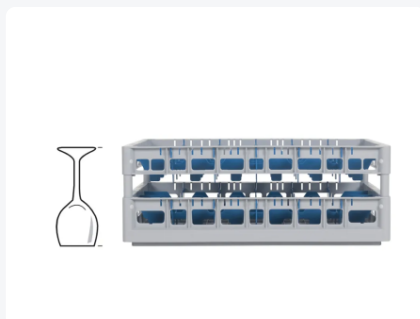

Clixrack 600 Glass basket - for glasses of height to 175 mm

Product specifications

Uitwendig (LxBxH)	600 x 400 mm
Handles	Open handles in lower basket and upper frame, for more comfortable carrying
Sidewalls	Open, for optimum washing result and a faster drying process
Material	PP
Article number	50.CR.620.P
Bottom	Open and especially reinforced, so suitable for use in basket transport machines with transport hooks

Properties

The type of subdivision for the Clixrack is dependent on the diameter of the glass; using the size chart you may easily determine the appropriate basket layout

Clixrack 600 glass baskets fit on roll containers with dimensions of 600 x 800 mm, on 800 x 600 mm half Euro-pallets, on 1200 x 800 mm Euro-pallets and on 1200 x 1000 mm Industrial pallets

Clixrack 600 dishwasher baskets are stably stackable with most Euronorm 600 x 400 mm stacking bins. 400 x 300 mm stacking bins may be stacked on the Clixrack 600

Clixrack dishwasher basket has slots on four sides for colour clips, intended for content labelling etc.