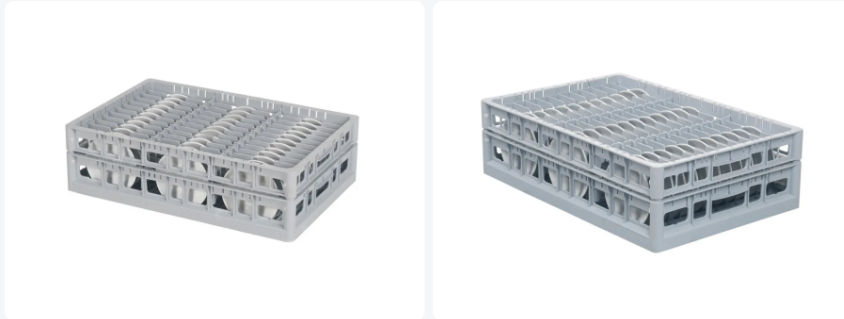

## Product specifications

Uitwendig (LxBxH)	600 x 400 x 210 mm
Handles	Open handles in lower basket and upper frame, for more comfortable carrying
Sidewalls	Open, for optimum washing result and a faster drying process
Material	PP
Article number	50.CR.620.P.36
Color	Grey
Bottom	Open and especially reinforced, so suitable for use in basket transport machines with transport hooks
Max. plate diameter	182
Maximum depth plate (D)	28

## Properties

Clixrack 600 dishwasher baskets are stably stackable with most Euronorm 600 x 400 mm stacking bins. 400 x 300 mm stacking bins may be stacked on the Clixrack 600

The saucer basket is suitable to contain 36 saucers

Clixrack dishwasher basket has slots on four sides for colour clips, intended for content labelling etc.

Clixrack 600 dishwasher baskets fit on roll containers with dimensions of 600 x 800 mm, on 800 x 600 mm half Euro-pallets, on 1200 x 800 mm Euro-pallets and on 1200 x 1000 mm Industrial pallets

## Description

Clixrack baskets can be stacked stably together, also with other Euro-standard containers and crates. Due to their Euro-standard size, they fit perfectly on mobile bases, roll containers, or (plastic) pallets. Because Clixrack baskets are equipped with suitable plastic dividers, the fragile contents are well protected. The open construction of the basket ensures optimal rinsing results and a faster drying process. In short: cost-effective cleaning, safe transportation, and space-saving storage of glassware and dishes can now be achieved with one basket.