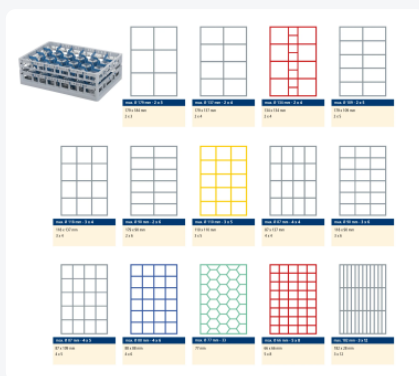

Clixrack Glass basket 600 x 400 mm black - glass height max. 125 mm - with 33-section compartment division - maximum Ø glass 77 mm

Product specifications

Uitwendig (LxBxH)	600 × 400 × 165 mm
Inwendig (LxBxH)	563 × 363 × 125 mm
Handles	Open handles, for more comfortable carrying
Sidewalls	Open, for optimum washing result and a faster drying process
Material	PP
Article number	50.CR.621.125155.33.10
Color	Black
Bottom	Open and especially reinforced, so suitable for use in basket transport machines with transport hooks
Maximum glass height	125
Maximum Ø glass	77

Properties

The Clixrack 50.CR.621.125155.33.10 has a 33-section compartment division in the basket.

The compartment division can be equipped with dividing clips to prevent damage to any handles.

Clixrack baskets with compartment divisions ensure safe transport and efficient storage of your glassware and dishes.

Clixrack dishwasher baskets can be stacked with most Euro standard stacking containers of 600 x 400 mm. Stacking containers of 400 x 300 mm can be stacked on the Clixrack baskets.

Clixrack baskets have 4-sided receptacles for color clips, intended for content indications, etc.

Clixrack baskets have receptacles on all 4 sides for color clips for labeling or content indications. Clixrack baskets are stable when stacked, even with other Euro standard containers and crates. Due to their Euro standard size, they fit perfectly on mobile frames, roll containers, or (plastic) pallets.