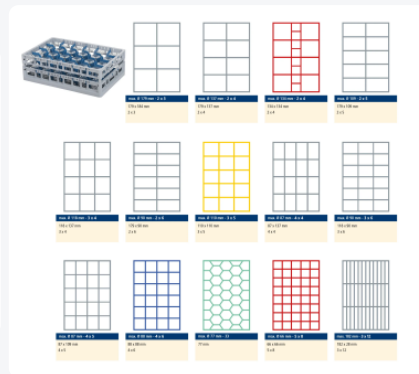

Clixrack Glass basket 600 x 400 mm black - glass height max. 140 mm - with 2 x 4 compartment division - maximum Ø glass 134mm

Product specifications

Uitwendig (LxBxH)	600 x 400 x 180 mm
Inwendig (LxBxH)	563 x 363 x 140 mm
Handles	Open handles, for more comfortable carrying
Sidewalls	Open, for optimum washing result and a faster drying process
Material	PP
Article number	50.CR.621.140170.08.10
Color	Black
Bottom	Open and especially reinforced, so suitable for use in basket transport machines with transport hooks
Maximum glass height	140
Maximum Ø glass	134

Properties

The Clixrack 50.CR.600.06 has a 2 x 3 compartment division in the basket.

The compartment division can be equipped with dividing clips to prevent damage to any handles.

Clixrack baskets with compartment divisions ensure safe transport and efficient storage of your glassware and dishes.

Clixrack dishwasher baskets can be stacked with most Euro standard stacking containers of 600 x 400 mm. Stacking containers of 400 x 300 mm can be stacked on the Clixrack baskets.

Clixrack baskets have 4-sided receptacles for color clips, intended for content indications, etc.

Clixrack baskets have receptacles on all 4 sides for color clips for labeling or content indications. Clixrack baskets are stable when stacked, even with other Euro standard containers and crates. Due to their Euro standard size, they fit perfectly on mobile frames, roll containers, or (plastic) pallets.