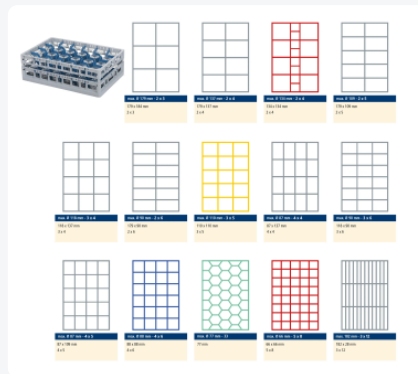

# Clixrack Glass basket 600 x 400 mm black - glass height max. 140 mm - with 33-section compartment division - maximum Ø glass 77 mm

## Product specifications

Uitwendig (LxBxH)	600 × 400 × 180 mm
Inwendig (LxBxH)	563 × 363 × 140 mm
Handles	Open handles, for more comfortable carrying
Sidewalls	Open, for optimum washing result and a faster drying process
Material	PP
Article number	50.CR.621.140170.33.10
Color	Black
Bottom	Open and especially reinforced, so suitable for use in basket transport machines with transport hooks
Maximum glass height	140
Maximum Ø glass	77

Clixrack dishwasher baskets can be stacked with most Euro standard stacking containers of 600 x 400 mm. Stacking containers of 400 x 300 mm can be stacked on the Clixrack baskets.

Clixrack baskets have 4-sided receptacles for color clips, intended for content indications, etc.