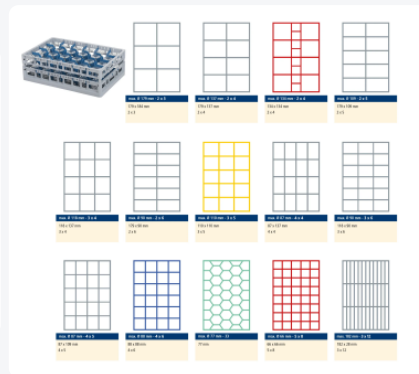

Clixrack Glass basket 600 x 400 mm black - glass height max. 145 mm - with 4 x 6 compartment division - maximum Ø glass 88 mm

Product specifications

Uitwendig (LxBxH)	600 x 400 x 155 mm
Inwendig (LxBxH)	563 x 363 x 115 mm
Handles	Open handles, for more comfortable carrying
Sidewalls	Open, for optimum washing result and a faster drying process
Material	PP
Article number	50.CR.621.115145.24.10
Color	Black
Bottom	Open and especially reinforced, so suitable for use in basket transport machines with transport hooks
Maximum glass height	115
Maximum Ø glass	88

Properties

The Clixrack 50.CR.621.115145.24.10 has a 4 x 6 compartment division in the basket.

The compartment division can be equipped with dividing clips to prevent damage to any handles.

Clixrack baskets with compartment divisions ensure safe transport and efficient storage of your glassware and dishes.

Clixrack dishwasher baskets can be stacked with most Euro standard stacking containers of 600 x 400 mm. Stacking containers of 400 x 300 mm can be stacked on the Clixrack baskets.

Clixrack baskets have 4-sided receptacles for color clips, intended for content indications, etc.

Clixrack baskets have receptacles on all 4 sides for color clips for labeling or content indications. Clixrack baskets are stable when stacked, even with other Euro standard containers and crates. Due to their Euro standard size, they fit perfectly on mobile frames, roll containers, or (plastic) pallets.