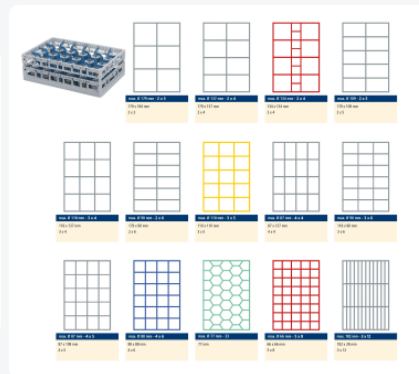

# Clixrack Glass basket 600 x 400 mm black - glass height max. 155 mm - with 2 x 4 compartment division - maximum Ø glass 134mm

## Product specifications

Uitwendig (LxBxH)	600 × 400 × 195 mm
Inwendig (LxBxH)	563 × 363 × 155 mm
Handles	Open handles, for more comfortable carrying
Sidewalls	Open, for optimum washing result and a faster drying process
Material	PP
Article number	50.CR.620.125155.08.10
Color	Black
Bottom	Open and especially reinforced, so suitable for use in basket transport machines with transport hooks
Maximum glass height	155
Maximum Ø glass	134

Clixrack dishwasher baskets can be stacked with most Euro standard stacking containers of 600 x 400 mm. Stacking containers of 400 x 300 mm can be stacked on the Clixrack baskets.

Clixrack baskets have 4-sided receptacles for color clips, intended for content indications, etc.