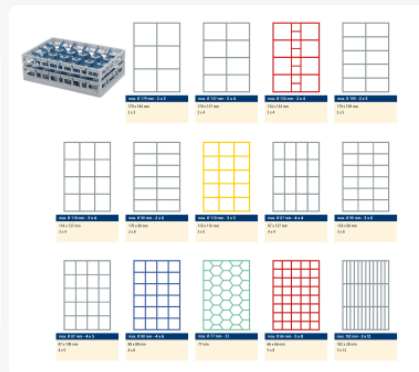

# Clixrack Glass basket 600 x 400 mm black - glass height max. 155 mm - with 5 x 8 compartment division - maximum Ø glass 66 mm

## Product specifications

Uitwendig (LxBxH)	600 x 400 x 195 mm
Inwendig (LxBxH)	563 x 363 x 155 mm
Handles	Open handles, for more comfortable carrying
Sidewalls	Open, for optimum washing result and a faster drying process
Material	PP
Article number	50.CR.620.125155.40.10
Color	Black
Bottom	Open and especially reinforced, so suitable for use in basket transport machines with transport hooks
Maximum glass height	155
Maximum Ø glass	66

## Properties

The Clixrack 50.CR.620.125155.40.10 has a 5 x 8 compartment division in the basket.

The compartment division can be equipped with dividing clips to prevent damage to any handles.

Clixrack baskets with compartment divisions ensure safe transport and efficient storage of your glassware and dishes.

Clixrack dishwasher baskets can be stacked with most Euro standard stacking containers of 600 x 400 mm. Stacking containers of 400 x 300 mm can be stacked on the Clixrack baskets.

Clixrack baskets have 4-sided receptacles for color clips, intended for content indications, etc.