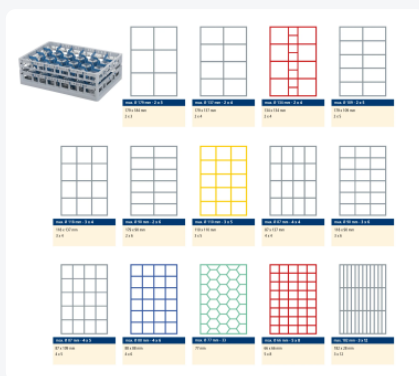

# Clixrack Glass basket 600 x 400 mm black - glass height max. 170 mm - with 5 x 8 compartment division - maximum Ø glass 66 mm

## Product specifications

Uitwendig (LxBxH)	600 x 400 x 210 mm
Inwendig (LxBxH)	563 x 363 x 170 mm
Handles	Open handles, for more comfortable carrying
Sidewalls	Open, for optimum washing result and a faster drying process
Material	PP
Article number	50.CR.620.140170.40.10
Color	Black
Bottom	Open and especially reinforced, so suitable for use in basket transport machines with transport hooks
Maximum glass height	170
Maximum Ø glass	66

## Properties

The Clixrack 50.CR.620.140170.40.10 has a 5 x 8 compartment division in the basket.

The compartment division can be equipped with dividing clips to prevent damage to any handles.

Clixrack baskets with compartment divisions ensure safe transport and efficient storage of your glassware and dishes.

Clixrack dishwasher baskets can be stacked with most Euro standard stacking containers of 600 x 400 mm. Stacking containers of 400 x 300 mm can be stacked on the Clixrack baskets.

Clixrack baskets have 4-sided receptacles for color clips, intended for content indications, etc.