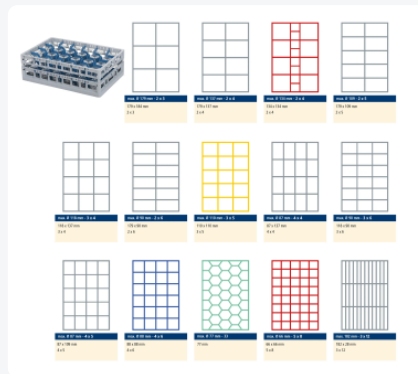

# Clixrack Glass basket 600 x 400 mm black - glass height max. 170 mm - with 5 x 8 compartment division - maximum Ø glass 66 mm

## Product specifications

Uitwendig (LxBxH)	600 × 400 × 210 mm
Inwendig (LxBxH)	563 × 363 × 170 mm
Handles	Open handles, for more comfortable carrying
Sidewalls	Open, for optimum washing result and a faster drying process
Material	PP
Article number	50.CR.621.170200.40.10
Color	Black
Bottom	Open and especially reinforced, so suitable for use in basket transport machines with transport hooks
Maximum glass height	170
Maximum Ø glass	66

## Properties

The Clixrack 50.CR.621.170200.40.10 has a 5 x 8 compartment division in the basket.

The compartment division can be equipped with dividing clips to prevent damage to any handles.

Clixrack baskets with compartment divisions ensure safe transport and efficient storage of your glassware and dishes.

Clixrack dishwasher baskets can be stacked with most Euro standard stacking containers of 600 x 400 mm. Stacking containers of 400 x 300 mm can be stacked on the Clixrack baskets.

Clixrack baskets have 4-sided receptacles for color clips, intended for content indications, etc.