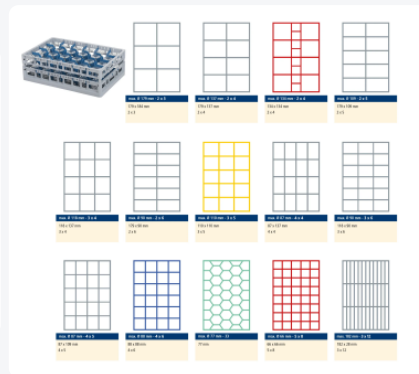

Clixrack Glass basket 600 x 400 mm black - glass height max. 185 mm - with 2 x 4 compartment division - maximum Ø glass 134mm

Product specifications

Uitwendig (LxBxH)	600 x 400 x 225 mm
Inwendig (LxBxH)	563 x 363 x 185 mm
Handles	Open handles, for more comfortable carrying
Sidewalls	Open, for optimum washing result and a faster drying process
Material	PP
Article number	50.CR.620.155185.08.10
Color	Black
Bottom	Open and especially reinforced, so suitable for use in basket transport machines with transport hooks
Maximum glass height	185
Maximum Ø glass	134

Properties

The Clixrack 50.CR.600.06 has a 2 x 3 compartment division in the basket.

The compartment division can be equipped with dividing clips to prevent damage to any handles.

Clixrack baskets with compartment divisions ensure safe transport and efficient storage of your glassware and dishes.

Clixrack dishwasher baskets can be stacked with most Euro standard stacking containers of 600 x 400 mm. Stacking containers of 400 x 300 mm can be stacked on the Clixrack baskets.

Clixrack baskets have 4-sided receptacles for color clips, intended for content indications, etc.

Clixrack baskets have receptacles on all 4 sides for color clips for labeling or content indications. Clixrack baskets are stable when stacked, even with other Euro standard containers and crates. Due to their Euro standard size, they fit perfectly on mobile frames, roll containers, or (plastic) pallets.