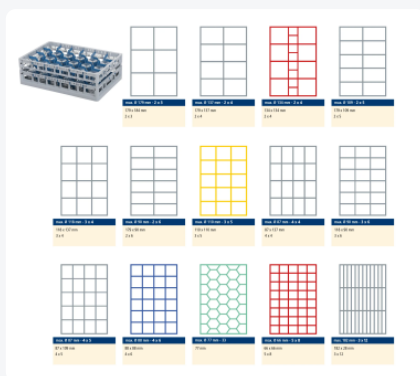

Clixrack Glass basket 600 x 400 mm black - glass height max. 185 mm - with 3 x 5 compartment division - maximum Ø glass 110mm

Product specifications

External dimensions (L x W x H)	600 x 400 x 225 mm
Color	Black
Material	PP
Bottom	Open and especially reinforced, so suitable for use in basket transport machines with transport hooks
Sidewalls	Open, for optimum washing result and a faster drying process
Handles	Open handles, for more comfortable carrying
Maximum glass height	185
Maximum Ø glass	110
Internal dimensions (L x W x H)	563 x 363 x 185 mm

Properties

The Clixrack 50.CR.620.155185.15.10 has a 3 x 5 compartment division in the basket.

The compartment division can be equipped with dividing clips to prevent damage to any handles.

Clixrack baskets with compartment divisions ensure safe transport and efficient storage of your glassware and dishes.

Clixrack dishwasher baskets can be stacked with most Euro standard stacking containers of 600 x 400 mm. Stacking containers of 400 x 300 mm can be stacked on the Clixrack baskets.

Clixrack baskets have 4-sided receptacles for color clips, intended for content indications, etc.

Clixrack baskets have receptacles on all 4 sides for color clips for labeling or content indications. Clixrack baskets are stable when stacked, even with other Euro standard containers and crates. Due to their Euro standard size, they fit perfectly on mobile frames, roll containers, or (plastic) pallets.