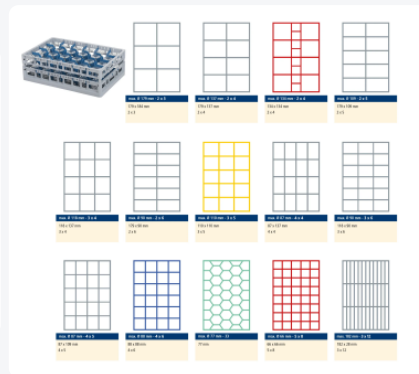

# Clixrack Glass basket 600 x 400 mm black - glass height max. 200 mm - with 2 x 4 compartment division - maximum Ø glass 134mm

## Product specifications

Uitwendig (LxBxH)	600 x 400 x 240 mm
Inwendig (LxBxH)	563 x 363 x 200 mm
Handles	Open handles, for more comfortable carrying
Sidewalls	Open, for optimum washing result and a faster drying process
Material	PP
Article number	50.CR.620.170200.08.10
Color	Black
Bottom	Open and especially reinforced, so suitable for use in basket transport machines with transport hooks
Maximum glass height	200
Maximum Ø glass	134

Clixrack dishwasher baskets can be stacked with most Euro standard stacking containers of 600 x 400 mm. Stacking containers of 400 x 300 mm can be stacked on the Clixrack baskets.

Clixrack baskets have 4-sided receptacles for color clips, intended for content indications, etc.