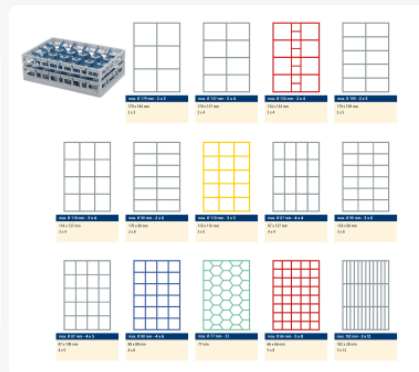

Clixrack Glass basket 600 x 400 mm black - glass height max. 200 mm - with 3 x 5 compartment division - maximum Ø glass 110mm

Product specifications

Uitwendig (LxBxH)	600 x 400 x 240 mm
Inwendig (LxBxH)	563 x 363 x 200 mm
Handles	Open handles, for more comfortable carrying
Sidewalls	Open, for optimum washing result and a faster drying process
Material	PP
Article number	50.CR.621.200230.15.10
Color	Black
Bottom	Open and especially reinforced, so suitable for use in basket transport machines with transport hooks
Maximum glass height	200
Maximum Ø glass	110

Properties

The Clixrack 50.CR.621.200230.15.10 has a 3 x 5 compartment division in the basket.

The compartment division can be equipped with dividing clips to prevent damage to any handles.

Clixrack baskets with compartment divisions ensure safe transport and efficient storage of your glassware and dishes.

Clixrack dishwasher baskets can be stacked with most Euro standard stacking containers of 600 x 400 mm. Stacking containers of 400 x 300 mm can be stacked on the Clixrack baskets.

Clixrack baskets have 4-sided receptacles for color clips, intended for content indications, etc.

Clixrack baskets have receptacles on all 4 sides for color clips for labeling or content indications. Clixrack baskets are stable when stacked, even with other Euro standard containers and crates. Due to their Euro standard size, they fit perfectly on mobile frames, roll containers, or (plastic) pallets.