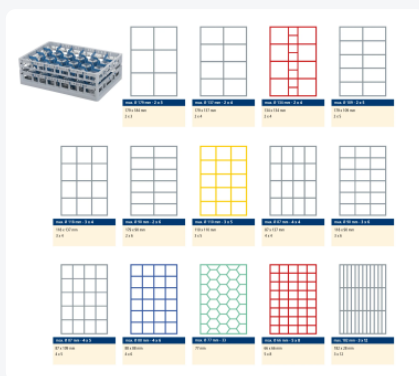

# Clixrack Glass basket 600 x 400 mm black - glass height max. 200 mm - with 33-section compartment division - maximum Ø glass 77 mm

## Product specifications

Uitwendig (LxBxH)	600 × 400 × 240 mm
Inwendig (LxBxH)	563 × 363 × 200 mm
Handles	Open handles, for more comfortable carrying
Sidewalls	Open, for optimum washing result and a faster drying process
Material	PP
Article number	50.CR.621.200230.33.10
Color	Black
Bottom	Open and especially reinforced, so suitable for use in basket transport machines with transport hooks
Maximum glass height	200
Maximum Ø glass	77

## Properties

The Clixrack 50.CR.621.200230.33.10 has a 33-section compartment division in the basket.

The compartment division can be equipped with dividing clips to prevent damage to any handles.

Clixrack baskets with compartment divisions ensure safe transport and efficient storage of your glassware and dishes.

Clixrack dishwasher baskets can be stacked with most Euro standard stacking containers of 600 x 400 mm. Stacking containers of 400 x 300 mm can be stacked on the Clixrack baskets.

Clixrack baskets have 4-sided receptacles for color clips, intended for content indications, etc.