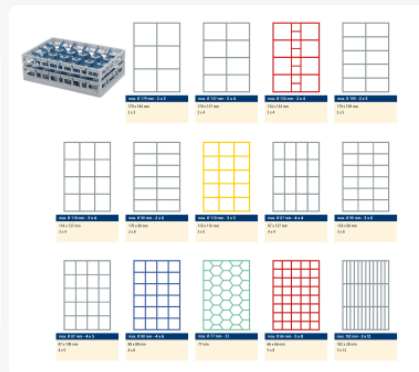

Clixrack Glass basket 600 x 400 mm black - glass height max. 200 mm - with 4 x 6 compartment division - maximum Ø glass 88 mm

Product specifications

Uitwendig (LxBxH)	600 x 400 x 240 mm
Inwendig (LxBxH)	563 x 363 x 200 mm
Handles	Open handles, for more comfortable carrying
Sidewalls	Open, for optimum washing result and a faster drying process
Material	PP
Article number	50.CR.620.170200.24.10
Color	Black
Bottom	Open and especially reinforced, so suitable for use in basket transport machines with transport hooks
Maximum glass height	200
Maximum Ø glass	88

Properties

The Clixrack 50.CR.620.170200.24.10 has a 4 x 6 compartment division in the basket.

The compartment division can be equipped with dividing clips to prevent damage to any handles.

Clixrack baskets with compartment divisions ensure safe transport and efficient storage of your glassware and dishes.

Clixrack dishwasher baskets can be stacked with most Euro standard stacking containers of 600 x 400 mm. Stacking containers of 400 x 300 mm can be stacked on the Clixrack baskets.

Clixrack baskets have 4-sided receptacles for color clips, intended for content indications, etc.

Clixrack baskets have receptacles on all 4 sides for color clips for labeling or content indications. Clixrack baskets are stable when stacked, even with other Euro standard containers and crates. Due to their Euro standard size, they fit perfectly on mobile frames, roll containers, or (plastic) pallets.