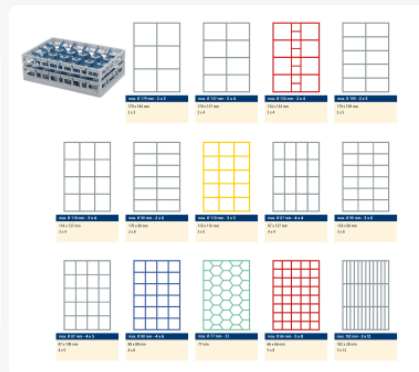

Clixrack Glass basket 600 x 400 mm black - glass height max. 200 mm - with 5 x 8 compartment division - maximum Ø glass 66 mm

Product specifications

Uitwendig (LxBxH)	600 × 400 × 240 mm
Inwendig (LxBxH)	563 × 363 × 200 mm
Handles	Open handles, for more comfortable carrying
Sidewalls	Open, for optimum washing result and a faster drying process
Material	PP
Article number	50.CR.620.170200.40.10
Color	Black
Bottom	Open and especially reinforced, so suitable for use in basket transport machines with transport hooks
Maximum glass height	200
Maximum Ø glass	66

Properties

The Clixrack 50.CR.620.170200.40.10 has a 5 x 8 compartment division in the basket.

The compartment division can be equipped with dividing clips to prevent damage to any handles.

Clixrack baskets with compartment divisions ensure safe transport and efficient storage of your glassware and dishes.

Clixrack dishwasher baskets can be stacked with most Euro standard stacking containers of 600 x 400 mm. Stacking containers of 400 x 300 mm can be stacked on the Clixrack baskets.

Clixrack baskets have 4-sided receptacles for color clips, intended for content indications, etc.

Clixrack baskets have receptacles on all 4 sides for color clips for labeling or content indications. Clixrack baskets are stable when stacked, even with other Euro standard containers and crates. Due to their Euro standard size, they fit perfectly on mobile frames, roll containers, or (plastic) pallets.