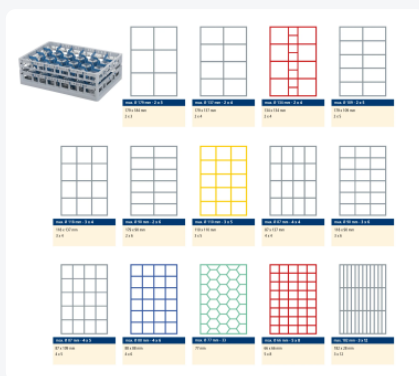

Clixrack Glass basket 600 x 400 mm black - glass height max. 200 mm - with 5 x 8 compartment division - maximum Ø glass 66 mm

Product specifications

Uitwendig (LxBxH)	600 × 400 × 240 mm
Inwendig (LxBxH)	563 × 363 × 200 mm
Handles	Open handles, for more comfortable carrying
Sidewalls	Open, for optimum washing result and a faster drying process
Material	PP
Article number	50.CR.621.200230.40.10
Color	Black
Bottom	Open and especially reinforced, so suitable for use in basket transport machines with transport hooks
Maximum glass height	200
Maximum Ø glass	66

Properties

The Clixrack 50.CR.621.200230.40.10 has a 5 x 8 compartment division in the basket.

The compartment division can be equipped with dividing clips to prevent damage to any handles.

Clixrack baskets with compartment divisions ensure safe transport and efficient storage of your glassware and dishes.

Clixrack dishwasher baskets can be stacked with most Euro standard stacking containers of 600 x 400 mm. Stacking containers of 400 x 300 mm can be stacked on the Clixrack baskets.

Clixrack baskets have 4-sided receptacles for color clips, intended for content indications, etc.

Clixrack baskets have receptacles on all 4 sides for color clips for labeling or content indications. Clixrack baskets are stable when stacked, even with other Euro standard containers and crates. Due to their Euro standard size, they fit perfectly on mobile frames, roll containers, or (plastic) pallets.