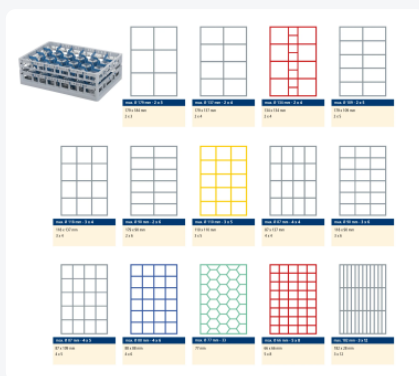

Clixrack Glass basket 600 x 400 mm black - glass height max. 215 mm - with 33-section compartment division - maximum Ø glass 77 mm

Product specifications

Uitwendig (LxBxH)	600 × 400 × 255 mm
Inwendig (LxBxH)	563 × 363 × 215 mm
Handles	Open handles, for more comfortable carrying
Sidewalls	Open, for optimum washing result and a faster drying process
Material	PP
Article number	50.CR.621.215245.33.10
Color	Black
Bottom	Open and especially reinforced, so suitable for use in basket transport machines with transport hooks
Maximum glass height	215
Maximum Ø glass	77

Properties

The Clixrack 50.CR.621.215245.33.10 has a 33-section compartment division in the basket.

The compartment division can be equipped with dividing clips to prevent damage to any handles.

Clixrack baskets with compartment divisions ensure safe transport and efficient storage of your glassware and dishes.

Clixrack dishwasher baskets can be stacked with most Euro standard stacking containers of 600 x 400 mm. Stacking containers of 400 x 300 mm can be stacked on the Clixrack baskets.

Clixrack baskets have 4-sided receptacles for color clips, intended for content indications, etc.

Clixrack baskets have receptacles on all 4 sides for color clips for labeling or content indications. Clixrack baskets are stable when stacked, even with other Euro standard containers and crates. Due to their Euro standard size, they fit perfectly on mobile frames, roll containers, or (plastic) pallets.