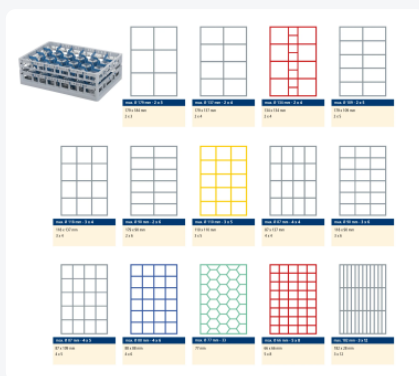

Clixrack Glass basket 600 x 400 mm black - glass height max. 215 mm - with 4 x 6 compartment division - maximum Ø glass 88 mm

Product specifications

Uitwendig (LxBxH)	600 x 400 x 255 mm
Inwendig (LxBxH)	563 x 363 x 215 mm
Handles	Open handles, for more comfortable carrying
Sidewalls	Open, for optimum washing result and a faster drying process
Material	PP
Article number	50.CR.621.215245.24.10
Color	Black
Bottom	Open and especially reinforced, so suitable for use in basket transport machines with transport hooks
Maximum glass height	215
Maximum Ø glass	88

Properties

The Clixrack 50.CR.621.215245.24.10 has a 4 x 6 compartment division in the basket.

The compartment division can be equipped with dividing clips to prevent damage to any handles.

Clixrack baskets with compartment divisions ensure safe transport and efficient storage of your glassware and dishes.

Clixrack dishwasher baskets can be stacked with most Euro standard stacking containers of 600 x 400 mm. Stacking containers of 400 x 300 mm can be stacked on the Clixrack baskets.

Clixrack baskets have 4-sided receptacles for color clips, intended for content indications, etc.

Clixrack baskets have receptacles on all 4 sides for color clips for labeling or content indications. Clixrack baskets are stable when stacked, even with other Euro standard containers and crates. Due to their Euro standard size, they fit perfectly on mobile frames, roll containers, or (plastic) pallets.