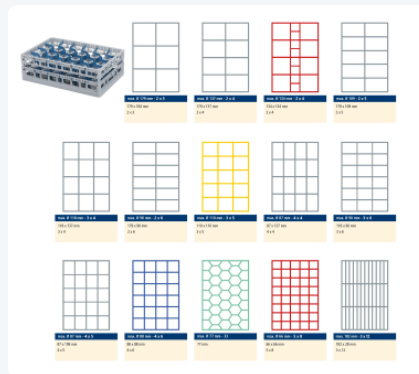

# Clixrack Glass basket 600 x 400 mm black - glass height max. 215 mm - with 5 x 8 compartment division - maximum Ø glass 66 mm

## Product specifications

Uitwendig (LxBxH)	600 x 400 x 255 mm
Inwendig (LxBxH)	563 x 363 x 215 mm
Handles	Open handles, for more comfortable carrying
Sidewalls	Open, for optimum washing result and a faster drying process
Material	PP
Article number	50.CR.621.215245.40.10
Color	Black
Bottom	Open and especially reinforced, so suitable for use in basket transport machines with transport hooks
Maximum glass height	215
Maximum Ø glass	66

## Properties

The Clixrack 50.CR.621.215245.40.10 has a 5 x 8 compartment division in the basket.

The compartment division can be equipped with dividing clips to prevent damage to any handles.

Clixrack baskets with compartment divisions ensure safe transport and efficient storage of your glassware and dishes.

Clixrack dishwasher baskets can be stacked with most Euro standard stacking containers of 600 x 400 mm. Stacking containers of 400 x 300 mm can be stacked on the Clixrack baskets.

Clixrack baskets have 4-sided receptacles for color clips, intended for content indications, etc.