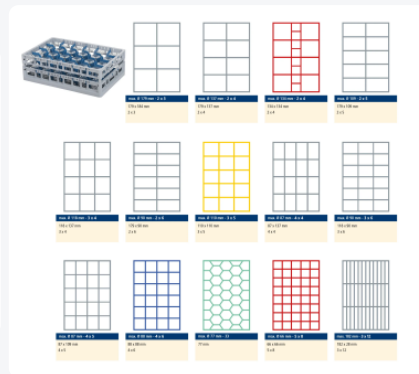

# Clixrack Glass basket 600 x 400 mm black - glass height max. 230 mm - with 2 x 4 compartment division - maximum Ø glass 134mm

## Product specifications

Uitwendig (LxBxH)	600 x 400 x 270 mm
Inwendig (LxBxH)	563 x 363 x 230 mm
Handles	Open handles, for more comfortable carrying
Sidewalls	Open, for optimum washing result and a faster drying process
Material	PP
Article number	50.CR.620.200230.08.10
Color	Black
Bottom	Open and especially reinforced, so suitable for use in basket transport machines with transport hooks
Maximum glass height	230
Maximum Ø glass	134

Clixrack dishwasher baskets can be stacked with most Euro standard stacking containers of 600 x 400 mm. Stacking containers of 400 x 300 mm can be stacked on the Clixrack baskets.

Clixrack baskets have 4-sided receptacles for color clips, intended for content indications, etc.