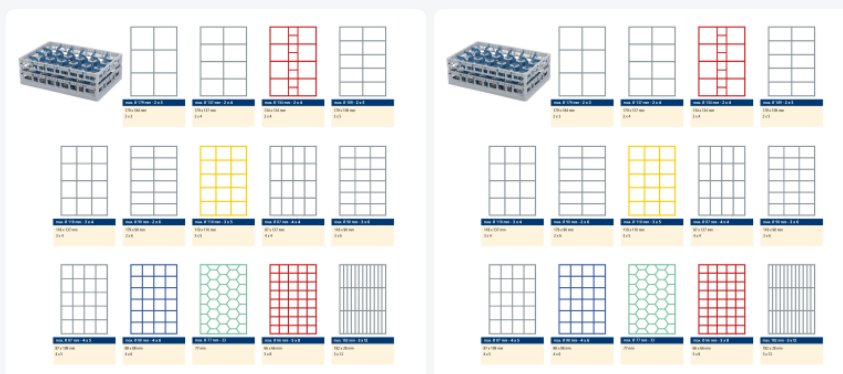

# Clixrack Glass basket 600 x 400 mm black - glass height max. 230 mm - with 3 x 5 compartment division - maximum Ø glass 110mm

## Product specifications

|                      |   |
|----------------------|---|
| Uitwendig (LxBxH)    | 600 x 400 x 270 mm  |
| Inwendig (LxBxH)     | 563 x 363 x 230 mm  |
| Handles              | Open handles, for more comfortable carrying   |
| Sidewalls            | Open, for optimum washing result and a faster drying process  |
| Material             | PP  |
| Article number       | 50.CR.620.200230.15.10  |
| Color                | Black   |
| Bottom               | Open and especially reinforced, so suitable for use in basket transport machines with transport hooks |
| Maximum glass height | 230   |
| Maximum Ø glass      | 110   |

## Properties

The Clixrack 50.CR.620.200230.15.10 has a 3 x 5 compartment division in the basket.

The compartment division can be equipped with dividing clips to prevent damage to any handles.

Clixrack baskets with compartment divisions ensure safe transport and efficient storage of your glassware and dishes.

Clixrack dishwasher baskets can be stacked with most Euro standard stacking containers of 600 x 400 mm. Stacking containers of 400 x 300 mm can be stacked on the Clixrack baskets.

Clixrack baskets have 4-sided receptacles for color clips, intended for content indications, etc.