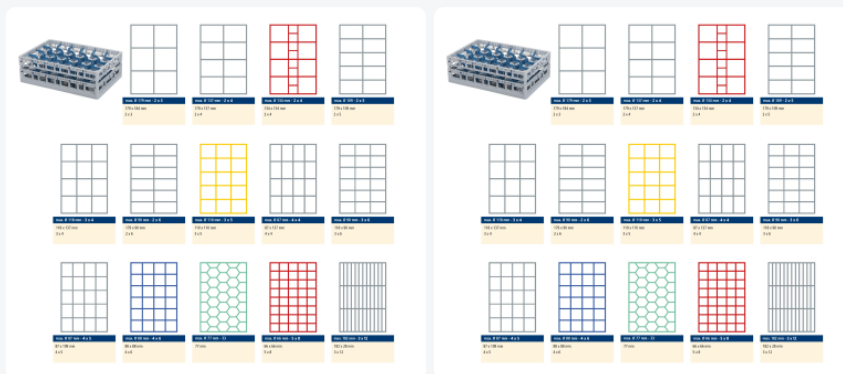

# Clixrack Glass basket 600 x 400 mm black - glass height max. 230 mm - with 3 x 5 compartment division - maximum Ø glass 110mm

## Product specifications

Uitwendig (LxBxH)	600 x 400 x 270 mm
Inwendig (LxBxH)	563 x 363 x 230 mm
Handles	Open handles, for more comfortable carrying
Sidewalls	Open, for optimum washing result and a faster drying process
Material	PP
Article number	50.CR.620.200230.15.10
Color	Black
Bottom	Open and especially reinforced, so suitable for use in basket transport machines with transport hooks
Maximum glass height	230
Maximum Ø glass	110

## Properties

The Clixrack 50.CR.620.200230.15.10 has a 3 x 5 compartment division in the basket.

The compartment division can be equipped with dividing clips to prevent damage to any handles.

Clixrack baskets with compartment divisions ensure safe transport and efficient storage of your glassware and dishes.

Clixrack dishwasher baskets can be stacked with most Euro standard stacking containers of 600 x 400 mm. Stacking containers of 400 x 300 mm can be stacked on the Clixrack baskets.

Clixrack baskets have 4-sided receptacles for color clips, intended for content indications, etc.