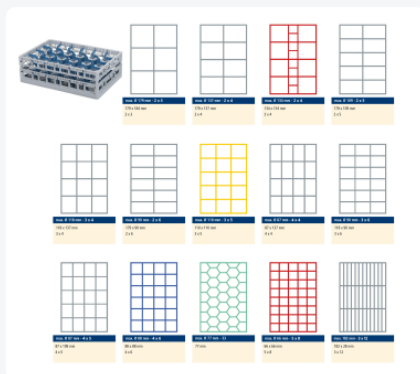

Clixrack Glass basket 600 x 400 mm black - glass height max. 245 mm - with 33-section compartment division - maximum Ø glass 77 mm

Product specifications

| | |
|----------------------|---|
| Uitwendig (LxBxH) | 600 × 400 × 285 mm |
| Inwendig (LxBxH) | 563 × 363 × 245 mm |
| Handles | Open handles, for more comfortable carrying |
| Sidewalls | Open, for optimum washing result and a faster drying process |
| Material | PP |
| Article number | 50.CR.620.215245.33.10 |
| Color | Black |
| Bottom | Open and especially reinforced, so suitable for use in basket transport machines with transport hooks |
| Maximum glass height | 245 |
| Maximum Ø glass | 77 |

Properties

The Clixrack 50.CR.620.215245.33.10 has a 33-section compartment division in the basket.

The compartment division can be equipped with dividing clips to prevent damage to any handles.

Clixrack baskets with compartment divisions ensure safe transport and efficient storage of your glassware and dishes.

Clixrack dishwasher baskets can be stacked with most Euro standard stacking containers of 600 x 400 mm. Stacking containers of 400 x 300 mm can be stacked on the Clixrack baskets.

Clixrack baskets have 4-sided receptacles for color clips, intended for content indications, etc.

Clixrack baskets have receptacles on all 4 sides for color clips for labeling or content indications. Clixrack baskets are stable when stacked, even with other Euro standard containers and crates. Due to their Euro standard size, they fit perfectly on mobile frames, roll containers, or (plastic) pallets.