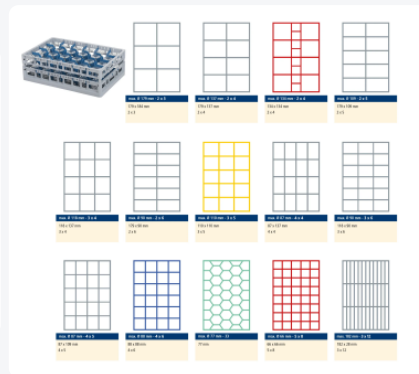

Article number: 50.CR.600.08.10

Bedrukking mogelijk

Clixrack Glass basket 600 x 400 mm black - glass height max. 72mm - with 2 x 4 compartment division - maximum Ø glass 134mm

Product specifications

Uitwendig (LxBxH)	600 x 400 x 110 mm
Inwendig (LxBxH)	563 x 363 x 72 mm
Handles	Open handles, for more comfortable carrying
Sidewalls	Open, for optimum washing result and a faster drying process
Material	PP
Article number	50.CR.600.08.10
Color	Black
Bottom	Open and especially reinforced, so suitable for use in basket transport machines with transport hooks
Maximum glass height	72
Maximum Ø glass	134

Properties

The Clixrack 50.CR.600.06 has a 2 x 3 compartment division in the basket.

The compartment division can be equipped with dividing clips to prevent damage to any handles.

Clixrack baskets with compartment divisions ensure safe transport and efficient storage of your glassware and dishes.

Clixrack dishwasher baskets can be stacked with most Euro standard stacking containers of 600 x 400 mm. Stacking containers of 400 x 300 mm can be stacked on the Clixrack baskets.

Clixrack baskets have 4-sided receptacles for color clips, intended for content indications, etc.

Due to the double bottom construction, the dishwasher basket is suitable for use in basket transport machines with transport hooks.

Description

Dishwasher basket Clixrack (600 x 400 x H 72 mm) with 2 x 4 compartment division. Suitable for items with a max. height of 72 mm. Clixrack baskets have receptacles on all 4 sides for color clips for labeling or content indications. Clixrack baskets are stable when stacked, even with other Euro standard containers and crates. Due to their Euro standard size, they fit perfectly on mobile frames, roll containers, or (plastic) pallets.