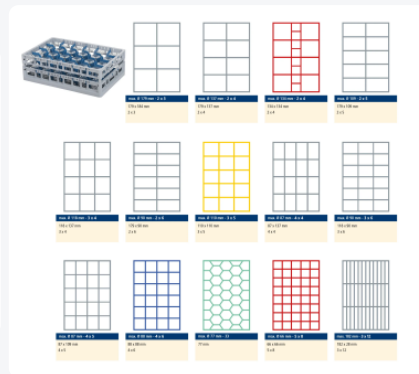

Clixrack Glass basket 600 x 400 mm black - glass height max. 72mm - with 3 x 5 compartment division - maximum Ø glass 110mm

Product specifications

Uitwendig (LxBxH)	600 x 400 x 110 mm
Inwendig (LxBxH)	563 x 363 x 72 mm
Handles	Open handles, for more comfortable carrying
Sidewalls	Open, for optimum washing result and a faster drying process
Material	PP
Article number	50.CR.600.15.10
Color	Black
Bottom	Open and especially reinforced, so suitable for use in basket transport machines with transport hooks
Maximum glass height	72
Maximum Ø glass	110

Properties

The Clixrack 50.CR.600.15.10 has a 3 x 5 compartment division in the basket.

The compartment division can be equipped with dividing clips to prevent damage to any handles.

Clixrack baskets with compartment divisions ensure safe transport and efficient storage of your glassware and dishes.

Clixrack dishwasher baskets can be stacked with most Euro standard stacking containers of 600 x 400 mm. Stacking containers of 400 x 300 mm can be stacked on the Clixrack baskets.

Clixrack baskets have 4-sided receptacles for color clips, intended for content indications, etc.

Due to the double bottom construction, the dishwasher basket is suitable for use in basket transport machines with transport hooks.

Description

Dishwasher basket Clixrack (600 x 400 x H 72 mm) with 3 x 5 compartment division. Suitable for items with a max. height of 72 mm. Clixrack baskets have receptacles on all 4 sides for color clips for labeling or content indications. Clixrack baskets are stable when stacked, even with other Euro standard containers and crates. Due to their Euro standard size, they fit perfectly on mobile frames, roll containers, or (plastic) pallets.