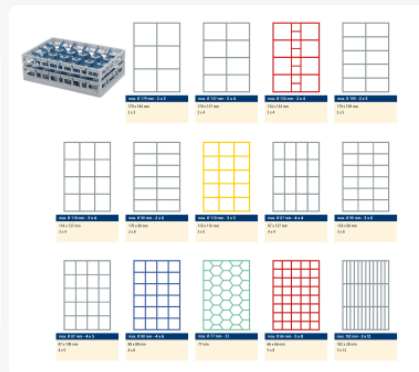

Clixrack Glass basket 600 x 400 mm black - glass height max. 72mm - with 33-section compartment division - maximum Ø glass 77 mm

Product specifications

Uitwendig (LxBxH)	600 × 400 × 110 mm
Inwendig (LxBxH)	563 × 363 × 72 mm
Handles	Open handles, for more comfortable carrying
Sidewalls	Open, for optimum washing result and a faster drying process
Material	PP
Article number	50.CR.600.33.10
Color	Black
Bottom	Open and especially reinforced, so suitable for use in basket transport machines with transport hooks
Maximum glass height	72
Maximum Ø glass	77

Properties

The Clixrack 50.CR.600.33.10 has a 33-section compartment division in the basket.

The compartment division can be equipped with dividing clips to prevent damage to any handles.

Clixrack baskets with compartment divisions ensure safe transport and efficient storage of your glassware and dishes.

Clixrack dishwasher baskets can be stacked with most Euro standard stacking containers of 600 x 400 mm. Stacking containers of 400 x 300 mm can be stacked on the Clixrack baskets.

Clixrack baskets have 4-sided receptacles for color clips, intended for content indications, etc.

Clixrack baskets have receptacles on all 4 sides for color clips for labeling or content indications. Clixrack baskets are stable when stacked, even with other Euro standard containers and crates. Due to their Euro standard size, they fit perfectly on mobile frames, roll containers, or (plastic) pallets.