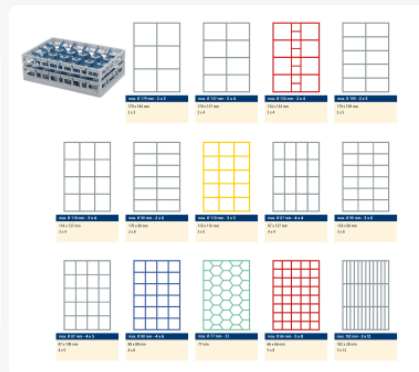

# Clixrack Glass basket 600 x 400 mm black - glass height max. 72mm - with 4 x 6 compartment division - maximum Ø glass 88 mm

## Product specifications

Uitwendig (LxBxH)	600 x 400 x 110 mm
Inwendig (LxBxH)	563 x 363 x 72 mm
Handles	Open handles, for more comfortable carrying
Sidewalls	Open, for optimum washing result and a faster drying process
Material	PP
Article number	50.CR.600.24.10
Color	Black
Bottom	Open and especially reinforced, so suitable for use in basket transport machines with transport hooks
Maximum glass height	72
Maximum Ø glass	88

## Properties

The Clixrack 50.CR.600.24.10 has a 4 x 6 compartment division in the basket.

The compartment division can be equipped with dividing clips to prevent damage to any handles.

Clixrack baskets with compartment divisions ensure safe transport and efficient storage of your glassware and dishes.

Clixrack dishwasher baskets can be stacked with most Euro standard stacking containers of 600 x 400 mm. Stacking containers of 400 x 300 mm can be stacked on the Clixrack baskets.

Clixrack baskets have 4-sided receptacles for color clips, intended for content indications, etc.