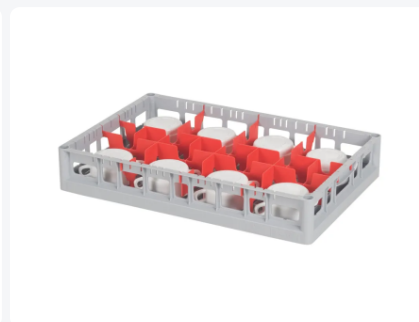

Clixrack Glass basket 600 x 400 mm gray - glass height max. 115 mm - with red 2 x 4 compartment division - maximum Ø glass 134mm

Product specifications

Uitwendig (LxBxH)	600 x 400 x 155 mm
Inwendig (LxBxH)	563 x 363 x 115 mm
Handles	Open handles, for more comfortable carrying
Sidewalls	Open, for optimum washing result and a faster drying process
Material	PP
Article number	50.CR.611.115145.08
Color	Grey
Bottom	Open and especially reinforced, so suitable for use in basket transport machines with transport hooks
Maximum glass height	115
Maximum Ø glass	134

Properties

The Clixrack 50.CR.600.06 has a 2 x 3 compartment division in the basket.

The compartment division can be equipped with dividing clips to prevent damage to any handles.

Clixrack baskets with compartment divisions ensure safe transport and efficient storage of your glassware and dishes.

The open construction of the baskets ensures optimal rinsing results.

Clixrack dishwasher baskets have Euro standard dimensions, fitting mobile frames of 600 x 400 mm, roll containers with dimensions of 600 x 800 mm, Euro pallets of 1200 x 800 mm, and Industry pallets of 1200 x 1000 mm.

Clixrack dishwasher baskets can be stacked with most Euro standard stacking containers of 600 x 400 mm. Stacking containers of 400 x 300 mm can be stacked on the Clixrack baskets.

Clixrack baskets have 4-sided receptacles for color clips, intended for content indications, etc.