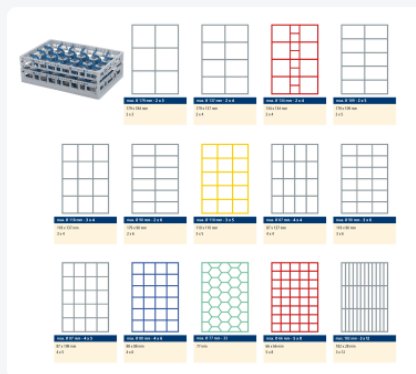

Clixrack Glass basket 600 x 400 mm gray - glass height max. 115 mm - with yellow 3 x 5 compartment division - maximum Ø glass 110mm

Product specifications

External dimensions (L x W x H)	600 x 400 x 155 mm
Color	Grey
Material	PP
Bottom	Open and especially reinforced, so suitable for use in basket transport machines with transport hooks
Sidewalls	Open, for optimum washing result and a faster drying process
Handles	Open handles, for more comfortable carrying
Maximum glass height	115
Maximum Ø glass	110
Internal dimensions (L x W x H)	563 x 363 x 115 mm

Properties

The Clixrack 50.CR.621.115145.15 has a 3 x 5 compartment division in the basket.

The compartment division can be equipped with dividing clips to prevent damage to any handles.

Clixrack baskets with compartment divisions ensure safe transport and efficient storage of your glassware and dishes.

Clixrack dishwasher baskets can be stacked with most Euro standard stacking containers of 600 x 400 mm. Stacking containers of 400 x 300 mm can be stacked on the Clixrack baskets.

Clixrack baskets have 4-sided receptacles for color clips, intended for content indications, etc.

Clixrack baskets have receptacles on all 4 sides for color clips for labeling or content indications. Clixrack baskets are stable when stacked, even with other Euro standard containers and crates. Due to their Euro standard size, they fit perfectly on mobile frames, roll containers, or (plastic) pallets.