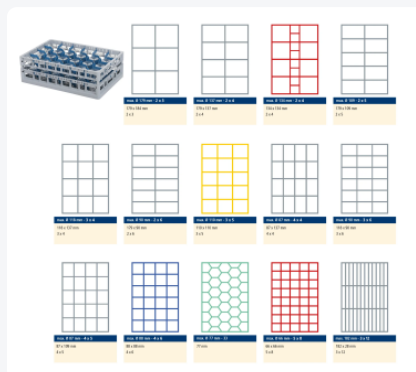

Clixrack Glass basket 600 x 400 mm gray - glass height max. 125 mm - with blue 4 x 6 compartment division - maximum Ø glass 88 mm

Product specifications

External dimensions (L x W x H)	600 x 400 x 165 mm
Color	Grey
Material	PP
Bottom	Open and especially reinforced, so suitable for use in basket transport machines with transport hooks
Sidewalls	Open, for optimum washing result and a faster drying process
Handles	Open handles, for more comfortable carrying
Maximum glass height	125
Maximum Ø glass	88
Internal dimensions (L x W x H)	563 x 363 x 125 mm

Properties

The Clixrack 50.CR.621.125155.24 has a 4 x 6 compartment division in the basket.

The compartment division can be equipped with dividing clips to prevent damage to any handles.

Clixrack baskets with compartment divisions ensure safe transport and efficient storage of your glassware and dishes.

Clixrack dishwasher baskets can be stacked with most Euro standard stacking containers of 600 x 400 mm. Stacking containers of 400 x 300 mm can be stacked on the Clixrack baskets.

Clixrack baskets have 4-sided receptacles for color clips, intended for content indications, etc.

Clixrack baskets have receptacles on all 4 sides for color clips for labeling or content indications. Clixrack baskets are stable when stacked, even with other Euro standard containers and crates. Due to their Euro standard size, they fit perfectly on mobile frames, roll containers, or (plastic) pallets.