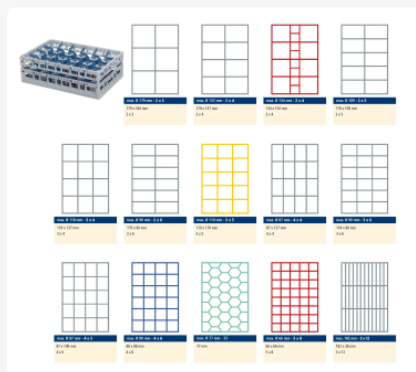

Clixrack Glass basket 600 x 400 mm gray - glass height max. 125 mm - with red 2 x 4 compartment division - maximum Ø glass 134mm

Product specifications

External dimensions (L x W x H)	600 x 400 x 165 mm
Color	Grey
Material	PP
Bottom	Open and especially reinforced, so suitable for use in basket transport machines with transport hooks
Sidewalls	Open, for optimum washing result and a faster drying process
Handles	Open handles, for more comfortable carrying
Maximum glass height	125
Maximum Ø glass	134
Internal dimensions (L x W x H)	563 x 363 x 125 mm

Properties

The Clixrack 50.CR.600.06 has a 2 x 3 compartment division in the basket.

The compartment division can be equipped with dividing clips to prevent damage to any handles.

Clixrack baskets with compartment divisions ensure safe transport and efficient storage of your glassware and dishes.

Clixrack dishwasher baskets can be stacked with most Euro standard stacking containers of 600 x 400 mm. Stacking containers of 400 x 300 mm can be stacked on the Clixrack baskets.

Clixrack baskets have 4-sided receptacles for color clips, intended for content indications, etc.

Clixrack baskets have receptacles on all 4 sides for color clips for labeling or content indications. Clixrack baskets are stable when stacked, even with other Euro standard containers and crates. Due to their Euro standard size, they fit perfectly on mobile frames, roll containers, or (plastic) pallets.