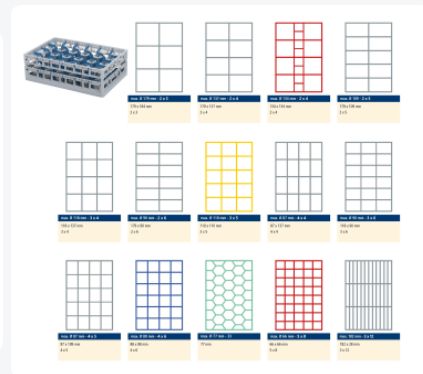

# Clixrack Glass basket 600 x 400 mm gray - glass height max. 125 mm - with red 2 x 4 compartment division - maximum Ø glass 134mm

## Product specifications

Uitwendig (LxBxH)	600 x 400 x 165 mm
Inwendig (LxBxH)	563 x 363 x 125 mm
Handles	Open handles, for more comfortable carrying
Sidewalls	Open, for optimum washing result and a faster drying process
Material	PP
Article number	50.CR.621.125155.08
Color	Grey
Bottom	Open and especially reinforced, so suitable for use in basket transport machines with transport hooks
Maximum glass height	125
Maximum Ø glass	134

Clixrack dishwasher baskets can be stacked with most Euro standard stacking containers of 600 x 400 mm. Stacking containers of 400 x 300 mm can be stacked on the Clixrack baskets.

Clixrack baskets have 4-sided receptacles for color clips, intended for content indications, etc.