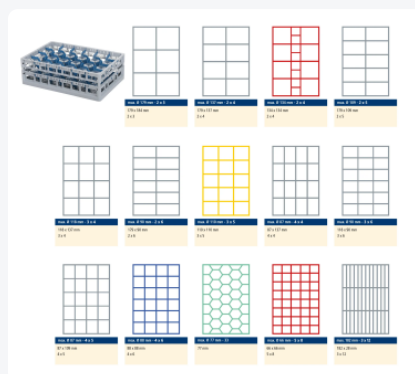

Clixrack Glass basket 600 x 400 mm gray - glass height max. 140 mm - with red 2 x 4 compartment division - maximum Ø glass 134mm

Product specifications

External dimensions (L x W x H)	600 x 400 x 180 mm
Color	Grey
Material	PP
Bottom	Open and especially reinforced, so suitable for use in basket transport machines with transport hooks
Sidewalls	Open, for optimum washing result and a faster drying process
Handles	Open handles, for more comfortable carrying
Maximum glass height	140
Maximum Ø glass	134
Internal dimensions (L x W x H)	563 x 363 x 140 mm

Properties

The Clixrack 50.CR.600.06 has a 2 x 3 compartment division in the basket.

The compartment division can be equipped with dividing clips to prevent damage to any handles.

Clixrack baskets with compartment divisions ensure safe transport and efficient storage of your glassware and dishes.

Clixrack dishwasher baskets can be stacked with most Euro standard stacking containers of 600 x 400 mm. Stacking containers of 400 x 300 mm can be stacked on the Clixrack baskets.

Clixrack baskets have 4-sided receptacles for color clips, intended for content indications, etc.

Clixrack baskets have receptacles on all 4 sides for color clips for labeling or content indications. Clixrack baskets are stable when stacked, even with other Euro standard containers and crates. Due to their Euro standard size, they fit perfectly on mobile frames, roll containers, or (plastic) pallets.