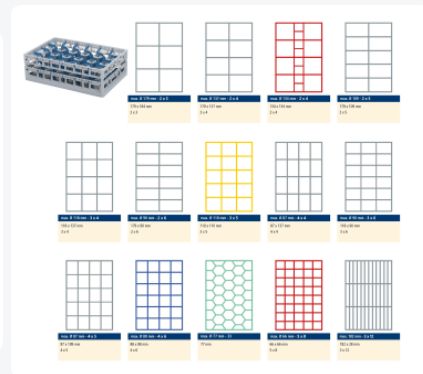

Clixrack Glass basket 600 x 400 mm gray - glass height max. 140 mm - with red 2 x 4 compartment division - maximum Ø glass 134mm

Product specifications

Uitwendig (LxBxH)	600 × 400 × 180 mm
Inwendig (LxBxH)	563 × 363 × 140 mm
Handles	Open handles, for more comfortable carrying
Sidewalls	Open, for optimum washing result and a faster drying process
Material	PP
Article number	50.CR.621.140170.08
Color	Grey
Bottom	Open and especially reinforced, so suitable for use in basket transport machines with transport hooks
Maximum glass height	140
Maximum Ø glass	134

Properties

The Clixrack 50.CR.600.06 has a 2 x 3 compartment division in the basket.

The compartment division can be equipped with dividing clips to prevent damage to any handles.

Clixrack baskets with compartment divisions ensure safe transport and efficient storage of your glassware and dishes.

Clixrack dishwasher baskets can be stacked with most Euro standard stacking containers of 600 x 400 mm. Stacking containers of 400 x 300 mm can be stacked on the Clixrack baskets.

Clixrack baskets have 4-sided receptacles for color clips, intended for content indications, etc.

Clixrack baskets have receptacles on all 4 sides for color clips for labeling or content indications. Clixrack baskets are stable when stacked, even with other Euro standard containers and crates. Due to their Euro standard size, they fit perfectly on mobile frames, roll containers, or (plastic) pallets.