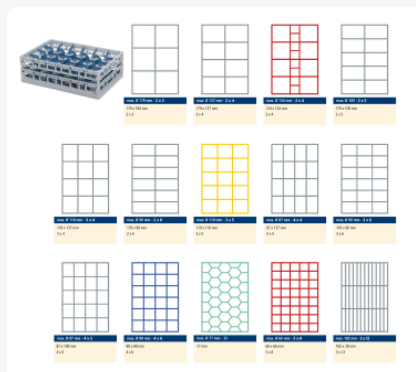

Clixrack Glass basket 600 x 400 mm gray - glass height max. 145 mm - with blue 4 x 6 compartment division - maximum Ø glass 88 mm

Product specifications

External dimensions (L x W x H)	600 x 400 x 155 mm
Color	Grey
Material	PP
Bottom	Open and especially reinforced, so suitable for use in basket transport machines with transport hooks
Sidewalls	Open, for optimum washing result and a faster drying process
Handles	Open handles, for more comfortable carrying
Maximum glass height	115
Maximum Ø glass	88
Internal dimensions (L x W x H)	563 x 363 x 115 mm

Properties

The Clixrack 50.CR.621.115145.24 has a 4 x 6 compartment division in the basket.

The compartment division can be equipped with dividing clips to prevent damage to any handles.

Clixrack baskets with compartment divisions ensure safe transport and efficient storage of your glassware and dishes.

Clixrack dishwasher baskets can be stacked with most Euro standard stacking containers of 600 x 400 mm. Stacking containers of 400 x 300 mm can be stacked on the Clixrack baskets.

Clixrack baskets have 4-sided receptacles for color clips, intended for content indications, etc.

Clixrack baskets have receptacles on all 4 sides for color clips for labeling or content indications. Clixrack baskets are stable when stacked, even with other Euro standard containers and crates. Due to their Euro standard size, they fit perfectly on mobile frames, roll containers, or (plastic) pallets.