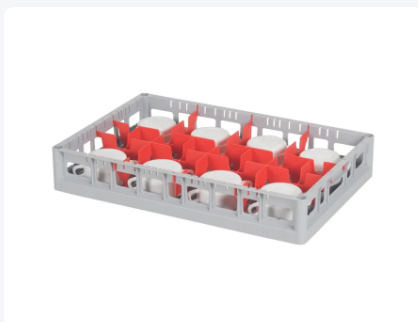

Clixrack Glass basket 600 x 400 mm gray - glass height max. 145 mm - with red 2 x 4 compartment division - maximum Ø glass 134mm

Product specifications

Uitwendig (LxBxH)	600 × 400 × 185 mm
Inwendig (LxBxH)	563 × 363 × 145 mm
Handles	Open handles, for more comfortable carrying
Sidewalls	Open, for optimum washing result and a faster drying process
Material	PP
Article number	50.CR.620.115145.08
Color	Grey
Bottom	Open and especially reinforced, so suitable for use in basket transport machines with transport hooks
Maximum glass height	145
Maximum Ø glass	134

Properties

The Clixrack 50.CR.600.06 has a 2 x 3 compartment division in the basket.

The compartment division can be equipped with dividing clips to prevent damage to any handles.

Clixrack baskets with compartment divisions ensure safe transport and efficient storage of your glassware and dishes.

The open construction of the baskets ensures optimal rinsing results.

Clixrack dishwasher baskets have Euro standard dimensions, fitting mobile frames of 600 x 400 mm, roll containers with dimensions of 600 x 800 mm, Euro pallets of 1200 x 800 mm, and Industry pallets of 1200 x 1000 mm.

Clixrack dishwasher baskets can be stacked with most Euro standard stacking containers of 600 x 400 mm. Stacking containers of 400 x 300 mm can be stacked on the Clixrack baskets.

Clixrack baskets have 4-sided receptacles for color clips, intended for content indications, etc.