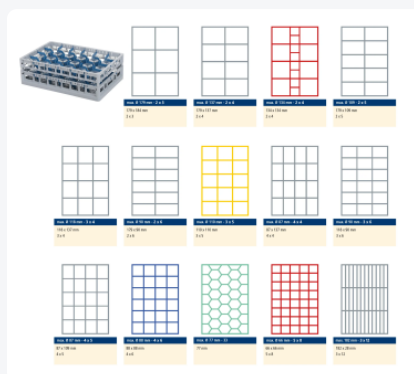

# Clixrack Glass basket 600 x 400 mm gray - glass height max. 155 mm - with blue 4 x 6 compartment division - maximum Ø glass 88 mm

## Product specifications

Uitwendig (LxBxH)	600 x 400 x 195 mm
Inwendig (LxBxH)	563 x 363 x 155 mm
Handles	Open handles, for more comfortable carrying
Sidewalls	Open, for optimum washing result and a faster drying process
Material	PP
Article number	50.CR.620.125155.24
Color	Grey
Bottom	Open and especially reinforced, so suitable for use in basket transport machines with transport hooks
Maximum glass height	155
Maximum Ø glass	88

## Properties

The Clixrack 50.CR.620.125155.24 has a 4 x 6 compartment division in the basket.

The compartment division can be equipped with dividing clips to prevent damage to any handles.

Clixrack baskets with compartment divisions ensure safe transport and efficient storage of your glassware and dishes.

Clixrack dishwasher baskets can be stacked with most Euro standard stacking containers of 600 x 400 mm. Stacking containers of 400 x 300 mm can be stacked on the Clixrack baskets.

Clixrack baskets have 4-sided receptacles for color clips, intended for content indications, etc.