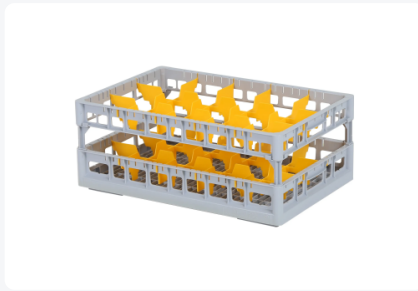

Clixrack Glass basket 600 x 400 mm gray - glass height max. 155 mm - with yellow 3 x 5 compartment division - maximum Ø glass 110mm

Product specifications

Uitwendig (LxBxH)	600 x 400 x 195 mm
Inwendig (LxBxH)	563 x 363 x 155 mm
Handles	Open handles, for more comfortable carrying
Sidewalls	Open, for optimum washing result and a faster drying process
Material	PP
Article number	50.CR.620.125155.15
Color	Grey
Bottom	Open and especially reinforced, so suitable for use in basket transport machines with transport hooks
Maximum glass height	155
Maximum Ø glass	110

Properties

The Clixrack 50.CR.620.125155.15 has a 3 x 5 compartment division in the basket.

The compartment division can be equipped with dividing clips to prevent damage to any handles.

Clixrack baskets with compartment divisions ensure safe transport and efficient storage of your glassware and dishes.

The open construction of the baskets ensures optimal rinsing results.

Clixrack dishwasher baskets have Euro standard dimensions, fitting mobile frames of 600 x 400 mm, roll containers with dimensions of 600 x 800 mm, Euro pallets of 1200 x 800 mm, and Industry pallets of 1200 x 1000 mm.

Clixrack dishwasher baskets can be stacked with most Euro standard stacking containers of 600 x 400 mm. Stacking containers of 400 x 300 mm can be stacked on the Clixrack baskets.

Clixrack baskets have 4-sided receptacles for color clips, intended for content indications, etc.