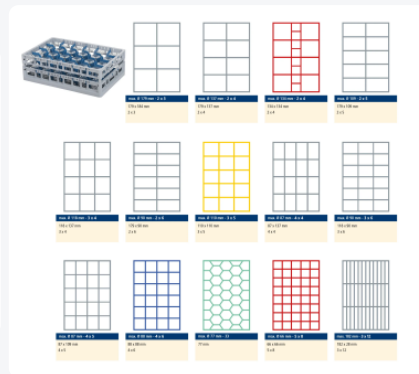

Clixrack Glass basket 600 x 400 mm gray - glass height max. 155 mm - with yellow 3 x 5 compartment division - maximum Ø glass 110mm

Product specifications

Uitwendig (LxBxH)	600 x 400 x 195 mm
Inwendig (LxBxH)	563 x 363 x 155 mm
Handles	Open handles, for more comfortable carrying
Sidewalls	Open, for optimum washing result and a faster drying process
Material	PP
Article number	50.CR.620.125155.15
Color	Grey
Bottom	Open and especially reinforced, so suitable for use in basket transport machines with transport hooks
Maximum glass height	155
Maximum Ø glass	110

Properties

The Clixrack 50.CR.620.125155.15 has a 3 x 5 compartment division in the basket.

The compartment division can be equipped with dividing clips to prevent damage to any handles.

Clixrack baskets with compartment divisions ensure safe transport and efficient storage of your glassware and dishes.

Clixrack dishwasher baskets can be stacked with most Euro standard stacking containers of 600 x 400 mm. Stacking containers of 400 x 300 mm can be stacked on the Clixrack baskets.

Clixrack baskets have 4-sided receptacles for color clips, intended for content indications, etc.

Clixrack baskets have receptacles on all 4 sides for color clips for labeling or content indications. Clixrack baskets are stable when stacked, even with other Euro standard containers and crates. Due to their Euro standard size, they fit perfectly on mobile frames, roll containers, or (plastic) pallets.